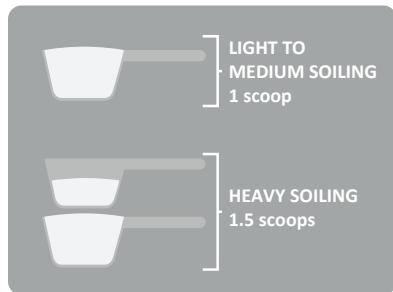

Laundry Powder

For brilliantly clean and fresh garments, formulated with our beautiful planet in mind. Suitable for front and top loaders. Septic tank safe, when used as directed.